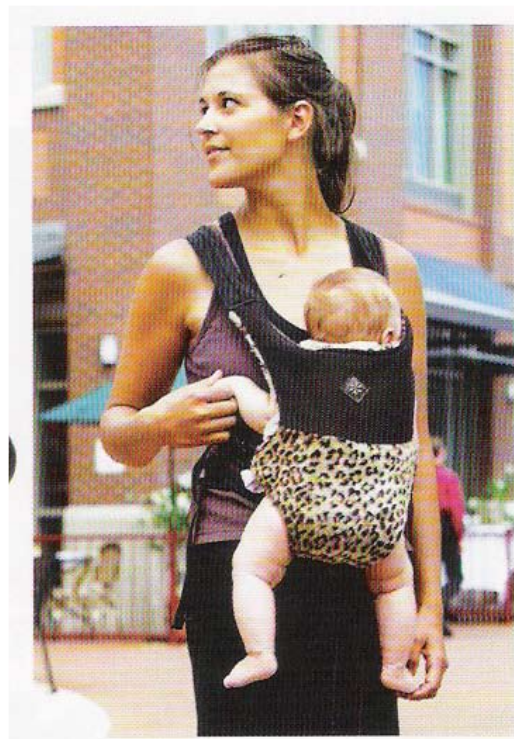

## Direct-Contact Baby Carrier For a stronger bond with your baby

Belle Baby Carrier - Angels & Urchins - Europe Jan 2009

Made in USA

## Fantastic new carrier by Belle.

Effectively distributes your baby's weight to your hips!

ROAR!  
The new baby carriers from Jelly Bean are really cheeky. We cannot resist this fab cheetah design but it also comes in more traditional black and beige. The best thing is they transfer your baby's weight directly to your hips and not your back.

Suitable from 7-30 lbs, with baby facing either towards you or away.